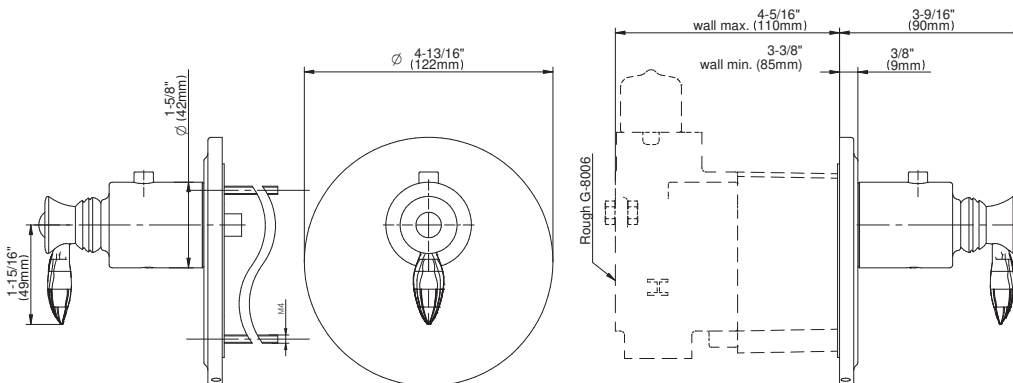

The measurements shown are for reference only. Products and specifications shown are subject to change without notice. Revised 1/2019

www.graff-designs.com | phone: 800-954-4723